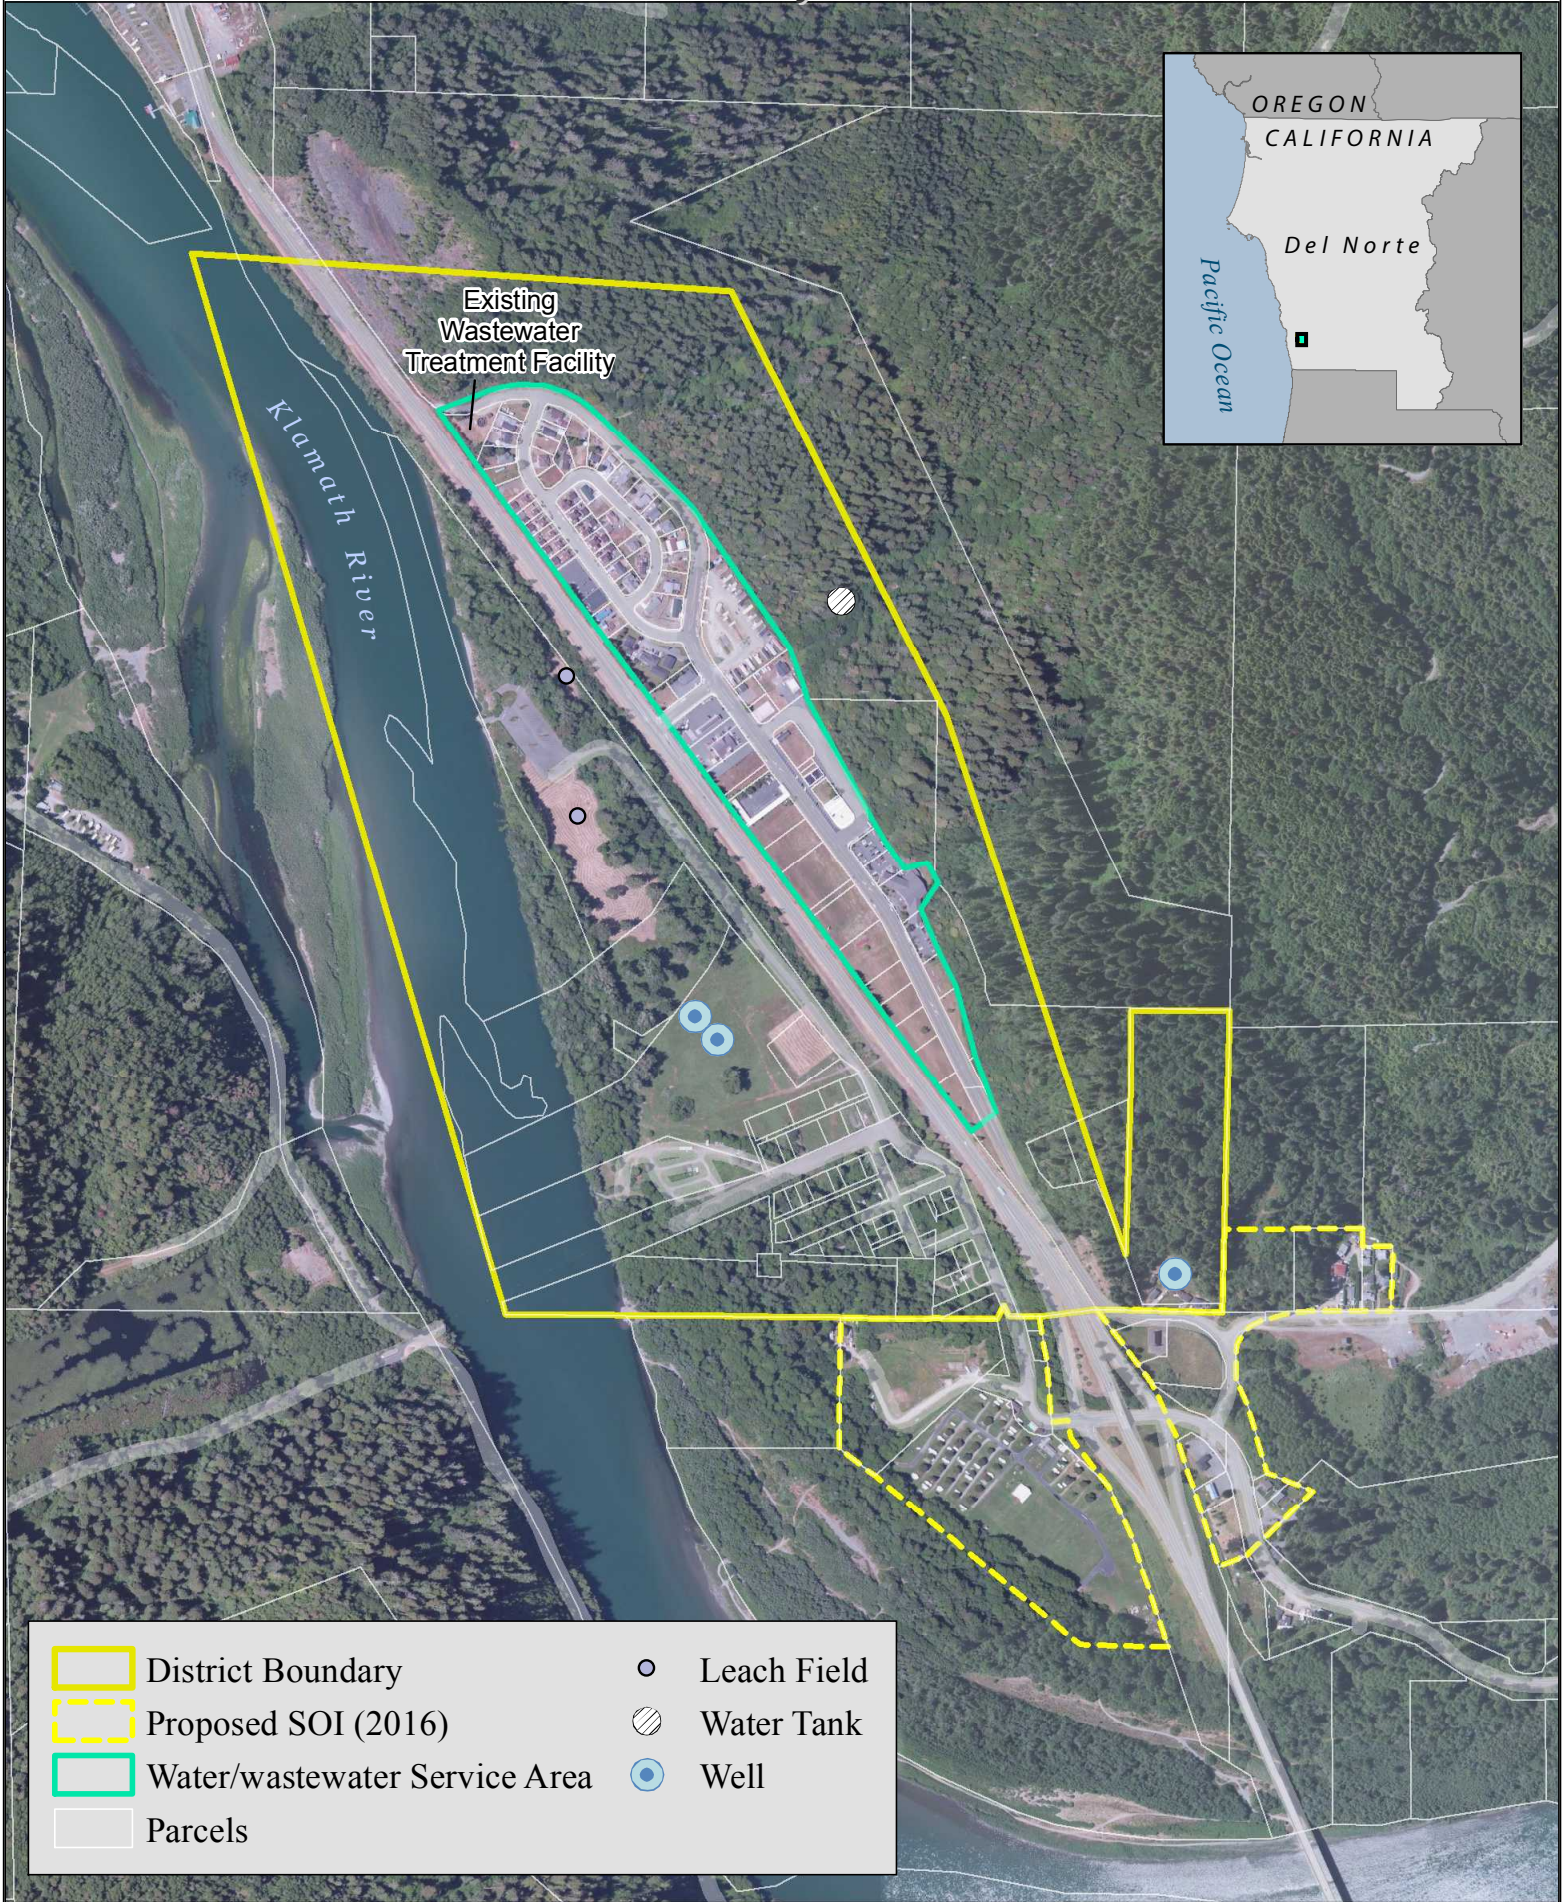

Klamath Community Services District

- District Boundary
- Proposed SOI (2016)
- Water/wastewater Service Area
- Leach Field
- Water Tank
- Well
- Parcels