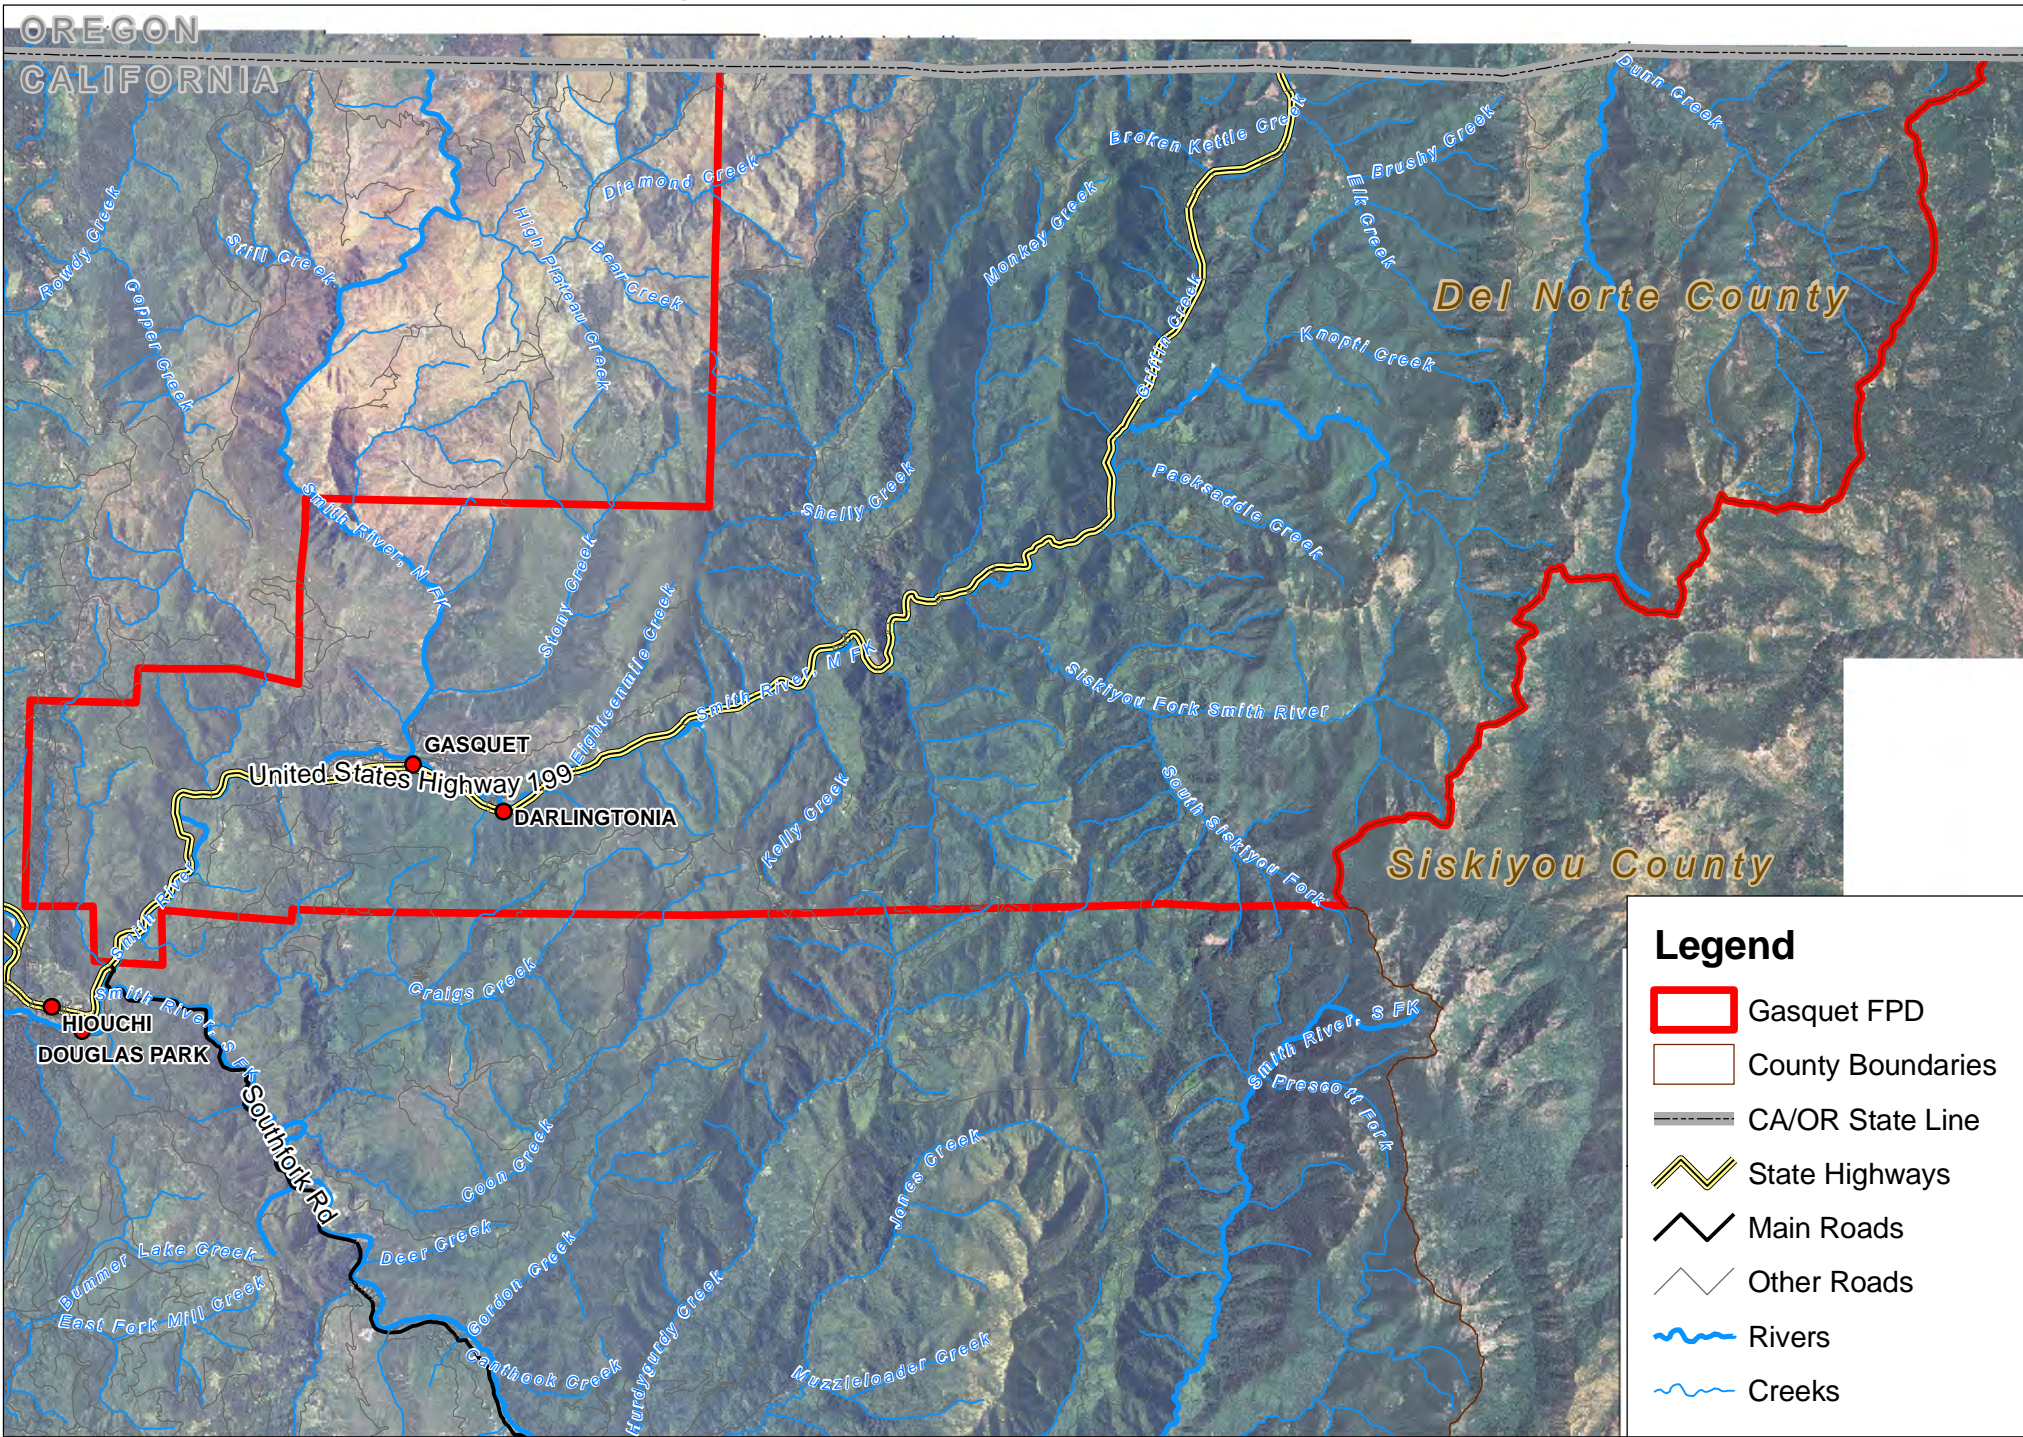

# Gasquet Fire Protection District

OREGON

CALIFORNIA

## Legend

-  Gasquet FPD
-  County Boundaries
-  CA/OR State Line
-  State Highways
-  Main Roads
-  Other Roads
-  Rivers
-  Creeks